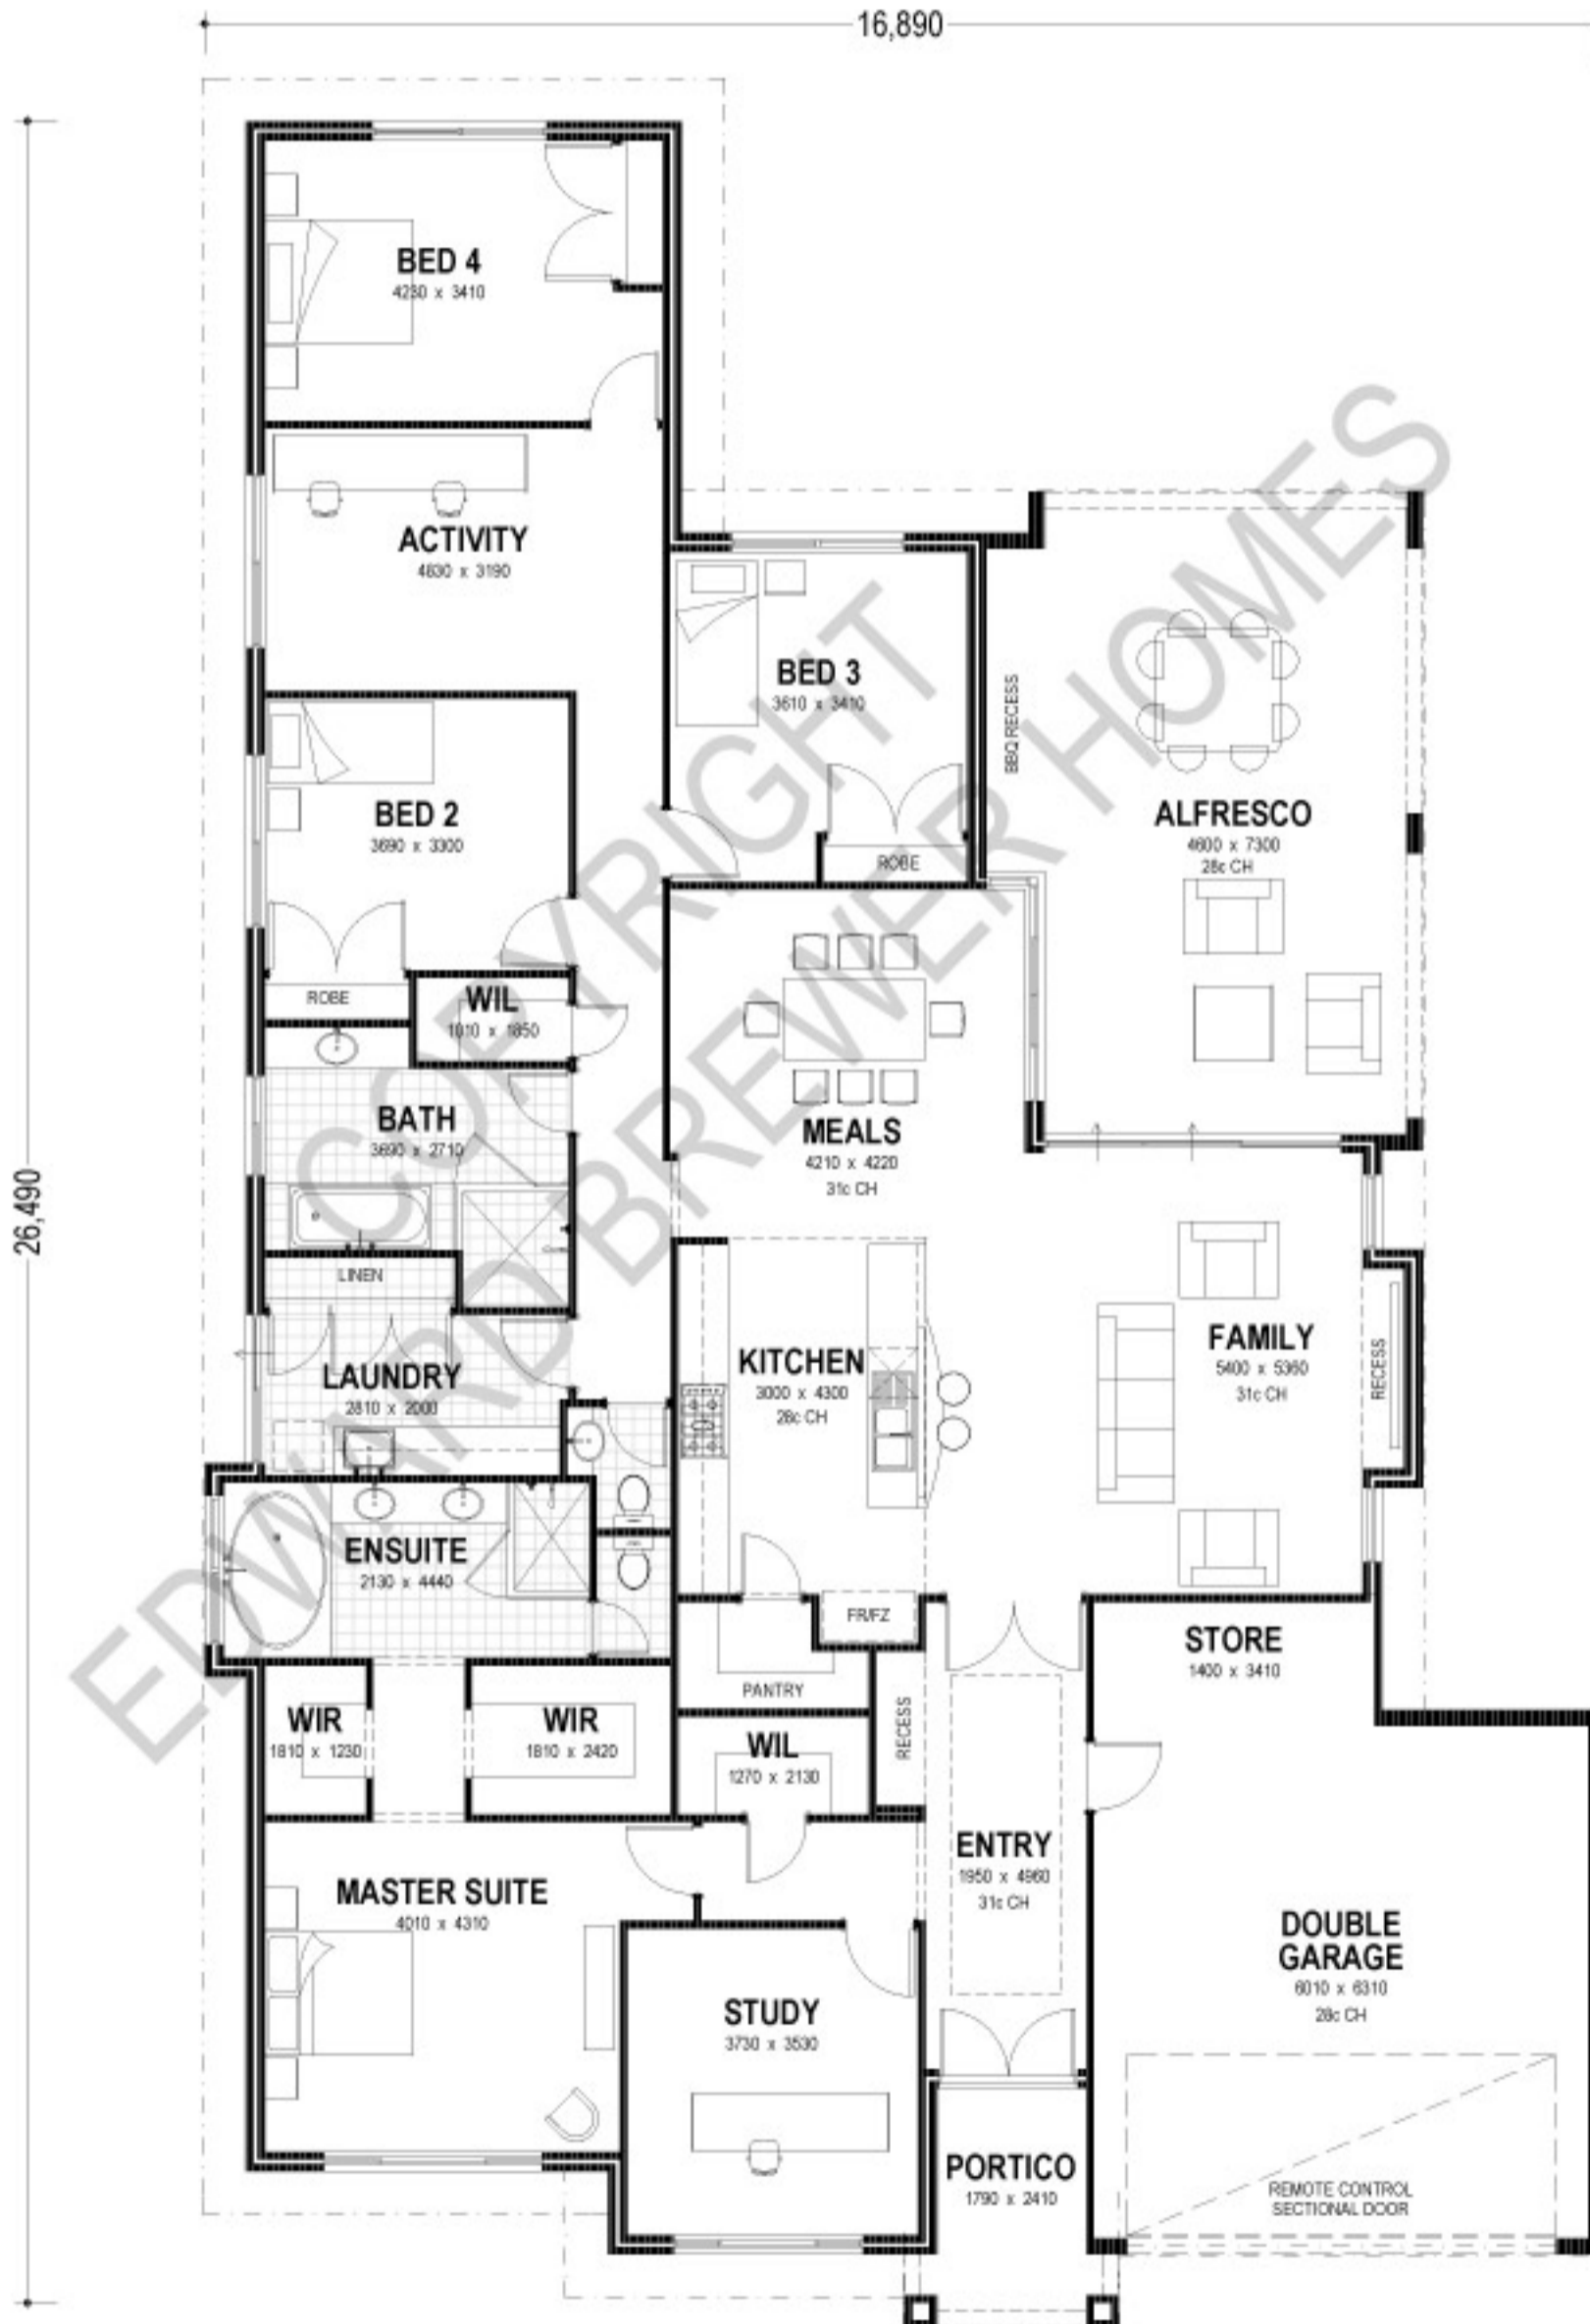

ELEVATION FOR ILLUSTRATION PURPOSES ONLY

AREAS:

HOUSE:	247.75m ²
GARAGE:	45.94m ²
ALFRESCO:	38.82m ²
PORTICO:	5.96m ²
TOTAL:	338.47m ²

The Amethyst